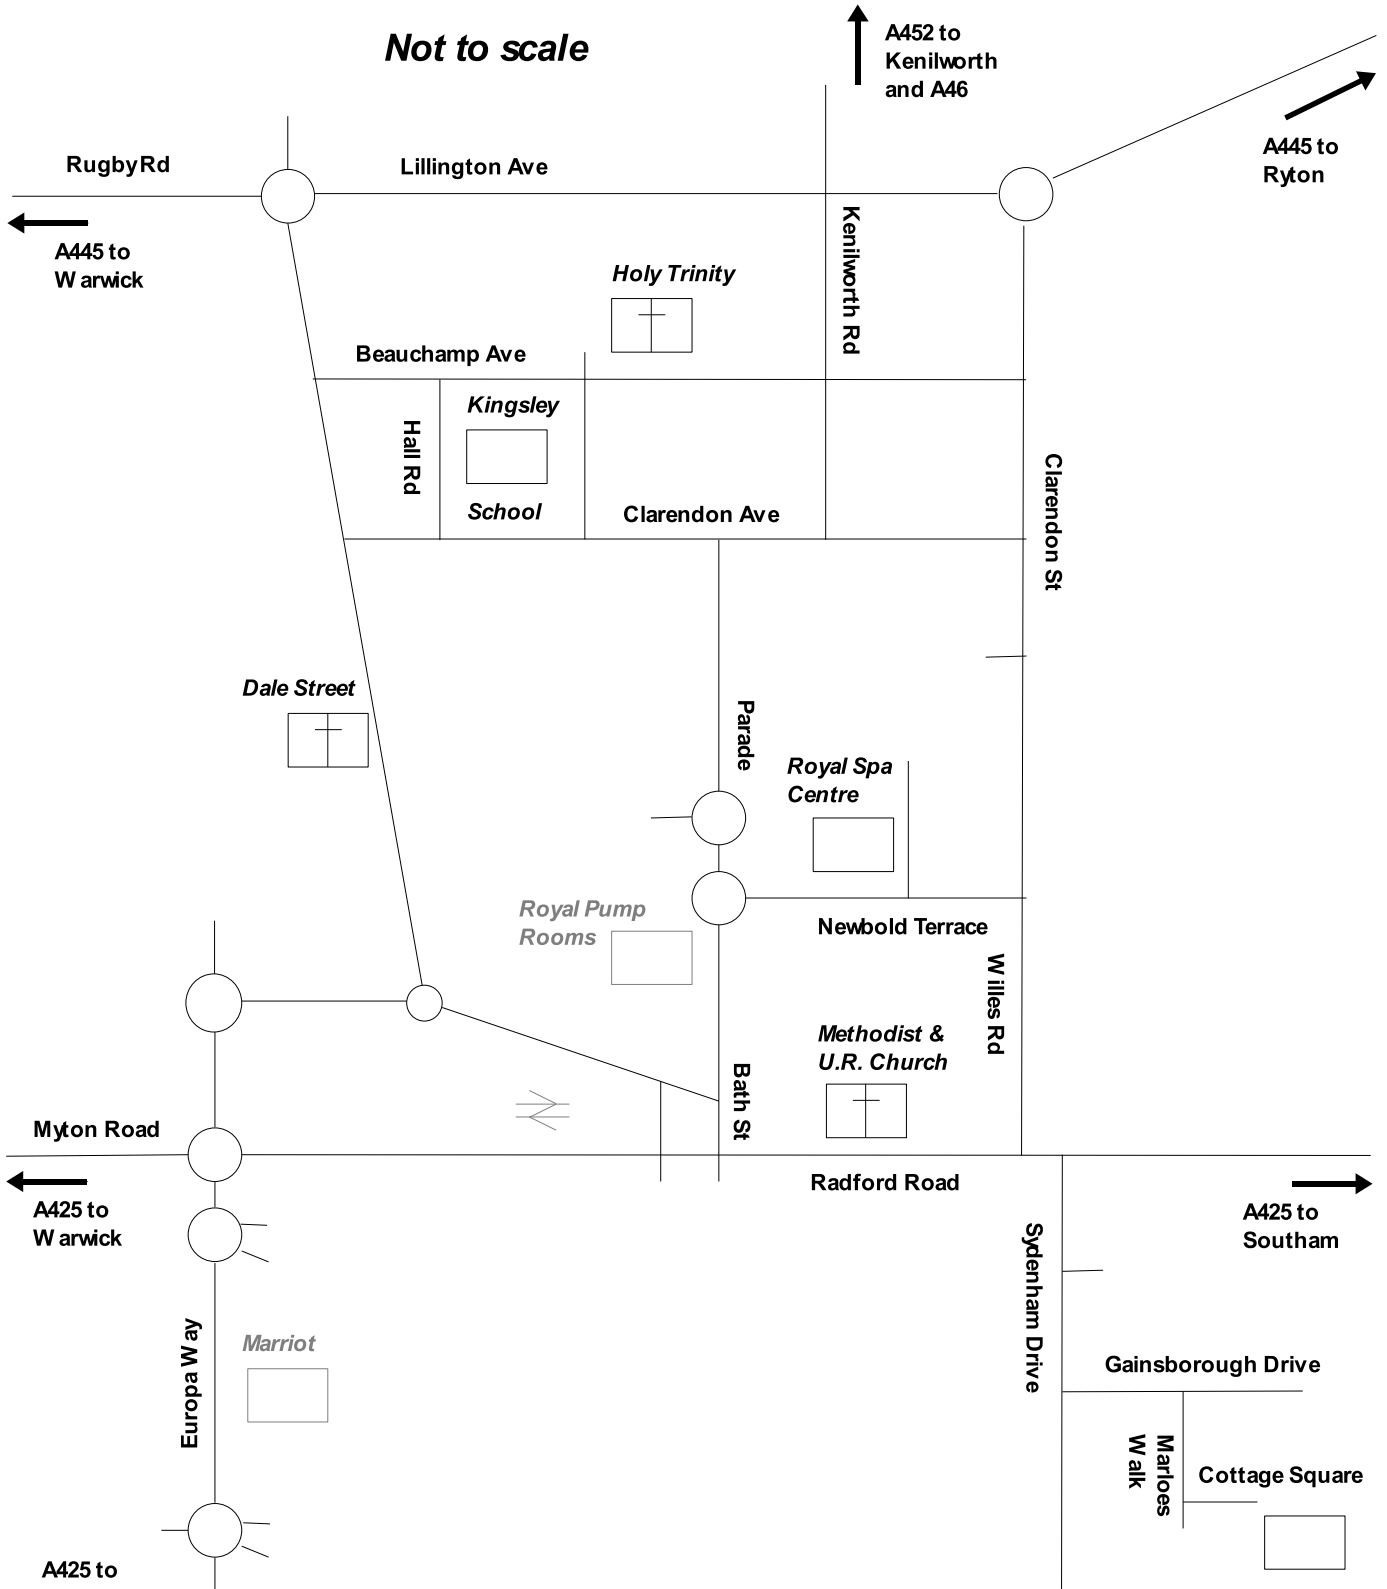

LOCATION MAP

Venue Post Codes:

Dale St Methodist Church	CV32 5HL
Holy Trinity Church	CV32 5RG
Kingsley School	CV32 5RD
Radford Rd Methodist & UR Church	CV31 1NE
Royal Spa Centre	CV32 4HN
SYDNI Centre	CV31 1PT